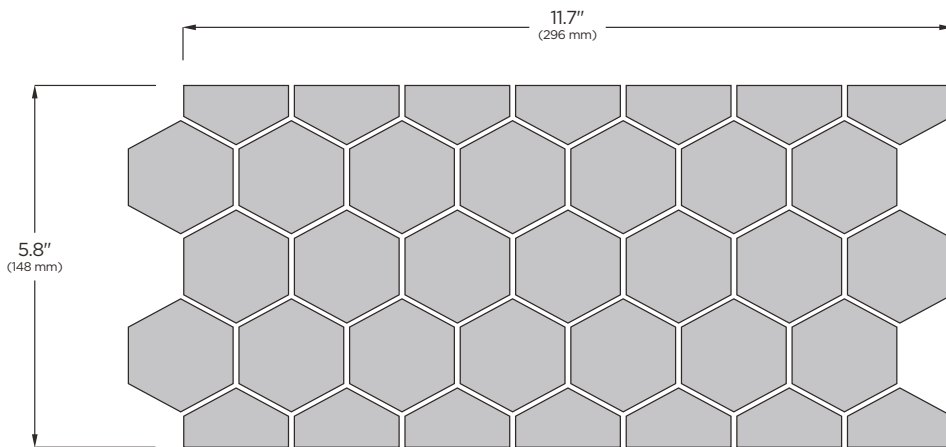

LUNADA
BAYTILE

JAW
(Just Add Water)

JAW (Just Add Water) PATTERNS

Feather 6 Border

Feather Field *

Zing 1 x 3 Border

Zing 1 x 3 Field *

2" Hex Border

2" Hex Field *

* To increase border height, full sheets of corresponding field material are also available.

FEATHER 6 BORDER

Matera

Torino

Aero

Mineral Springs

Umbria