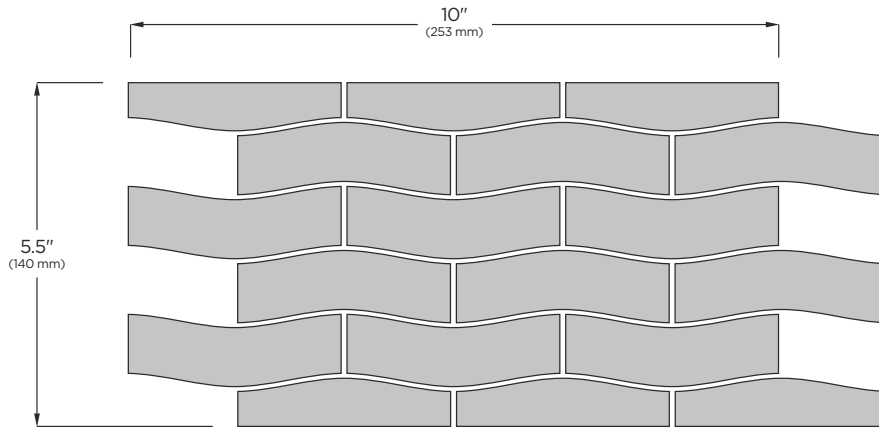

LUNADA
BAYTILE

JAW
(Just Add Water)

JAW (Just Add Water) PATTERNS

Feather 6 Border

Feather Field *

Zing 1 x 3 Border

Zing 1 x 3 Field *

2" Hex Border

2" Hex Field *

* To increase border height, full sheets of corresponding field material are also available.

FEATHER 6 BORDER

Matera

Torino

Aero

Mineral Springs

Umbria

Pisa

Bari

Abruzzo

JAW (Just Add Water)

JAW (Just Add Water) is an enticing series of glass tile borders for pool waterlines, showers, spas, water features and other border applications. Border heights can be increased with sheets of corresponding field material. Easy to use straight out of the box, and coordinate with LBT's Agate and Luce series.