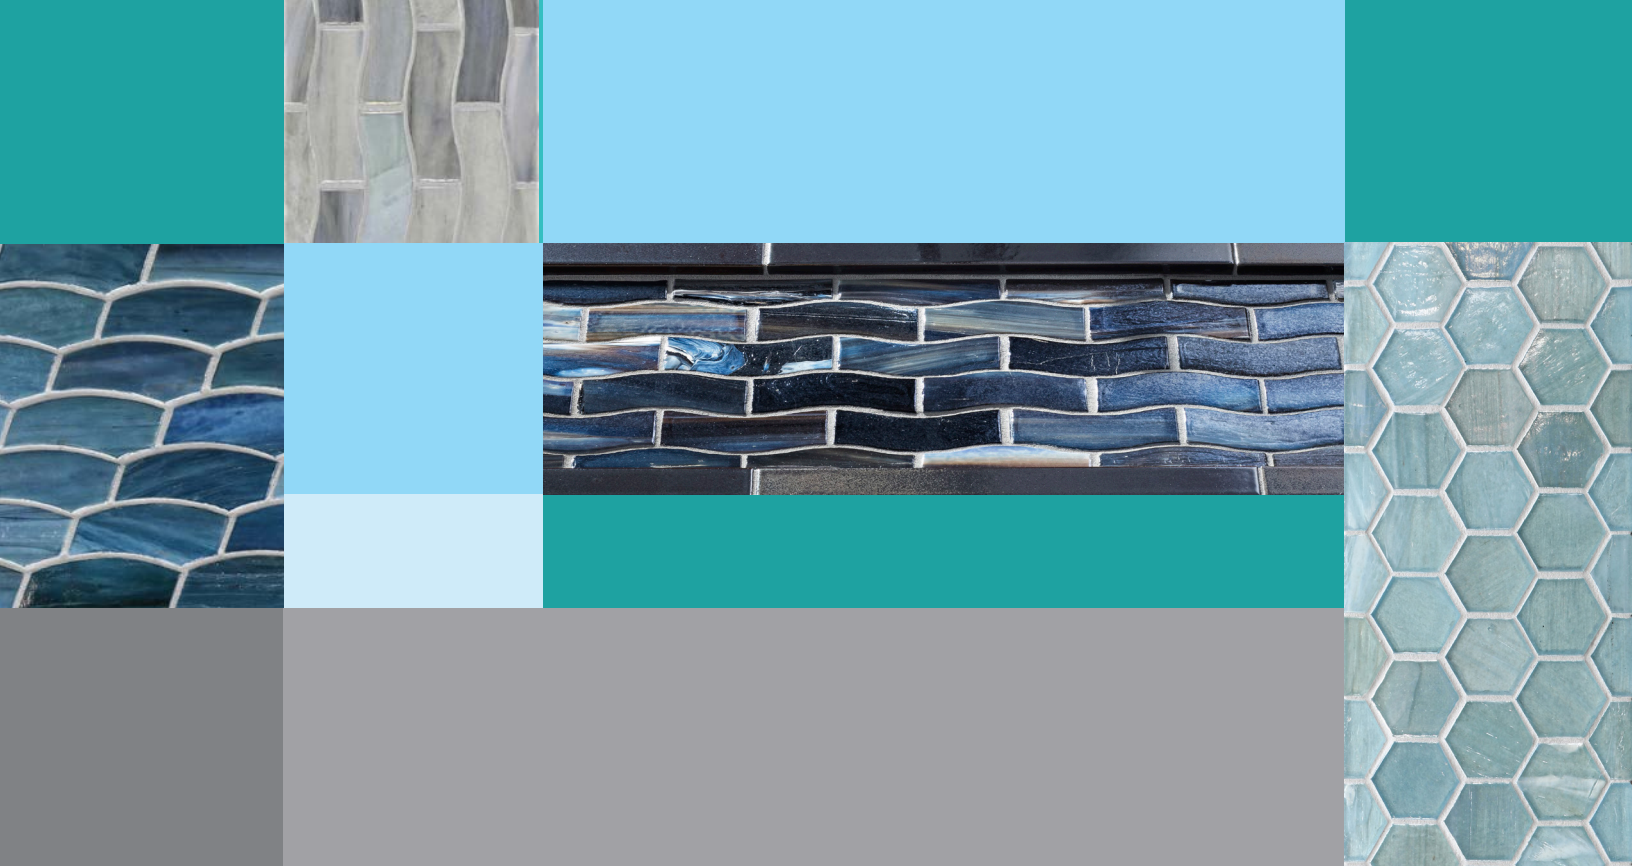

Pisa

Bari

Abruzzo

JAW (Just Add Water)

JAW (Just Add Water) is an enticing series of glass tile borders for pool waterlines, showers, spas, water features and other border applications. Border heights can be increased with sheets of corresponding field material. Easy to use straight out of the box, and coordinate with LBT's Agate and Luce series.