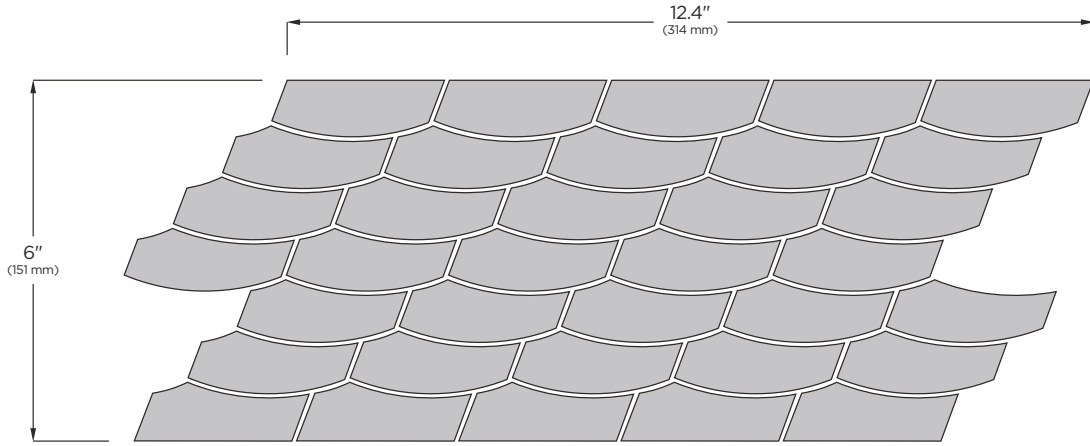

LUNADA
BAYTILE

JAW
(Just Add Water)

JAW (Just Add Water) PATTERNS

Feather 6 Border

Feather Field *

Zing 1 x 3 Border

Zing 1 x 3 Field *

2" Hex Border

2" Hex Field *

* To increase border height, full sheets of corresponding field material are also available.

FEATHER 6 BORDER

Matera

Torino

Aero

Mineral Springs

Umbria

Pisa

Bari

Abruzzo

JAW (Just Add Water)

JAW (Just Add Water) is an enticing series of glass tile borders for pool waterlines, showers, spas, water features and other border applications. Border heights can be increased with sheets of corresponding field material. Easy to use straight out of the box, and coordinate with LBT's Agate and Luce series.